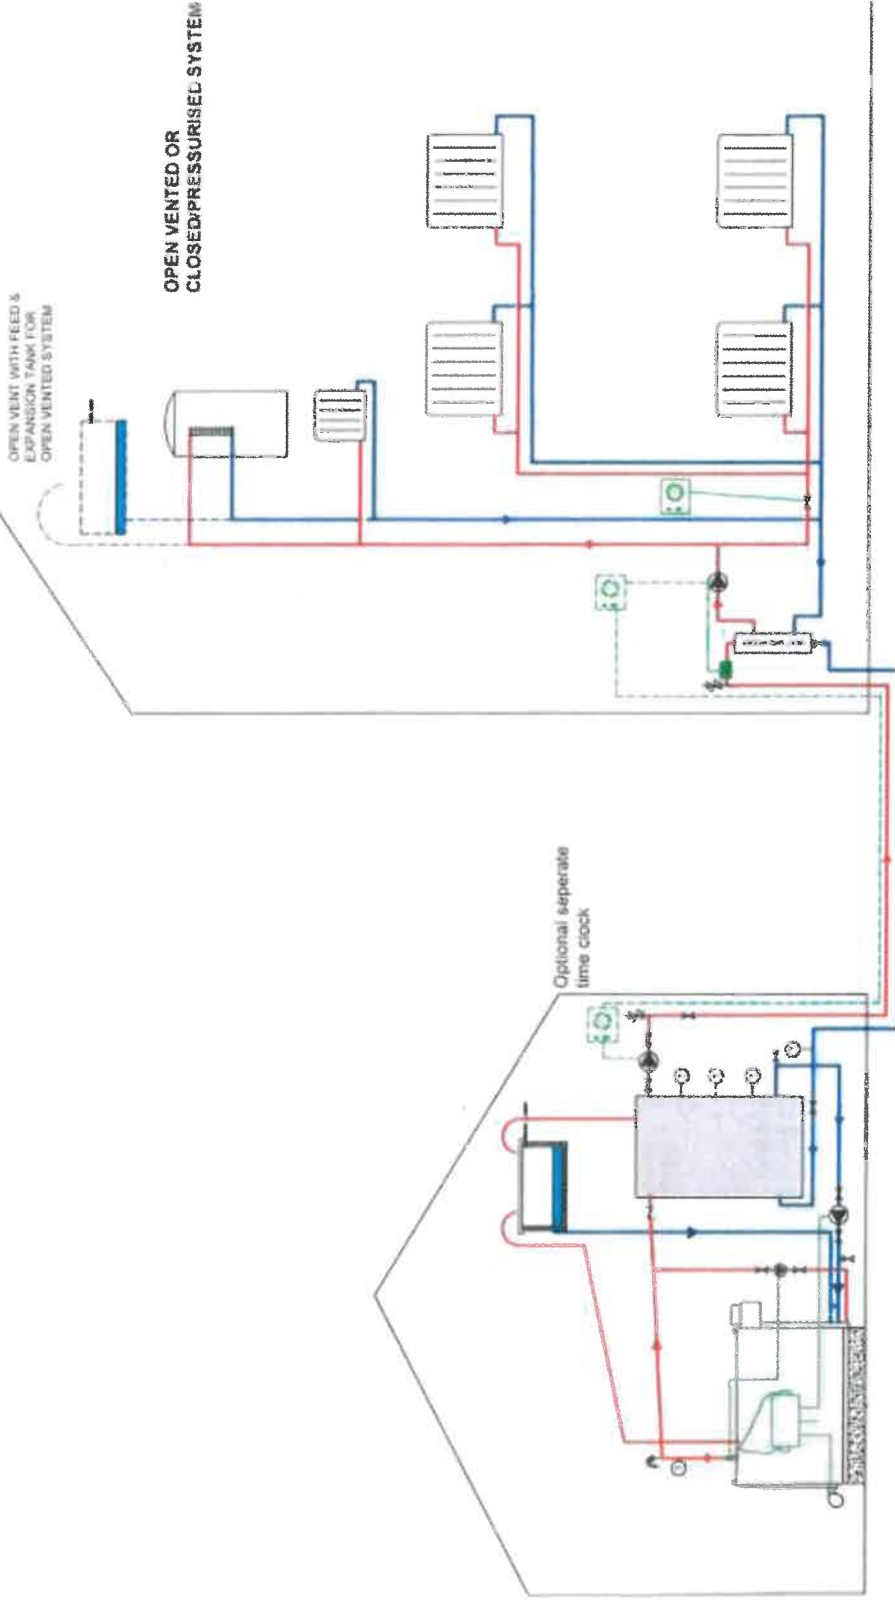

See over/next for more detail

FARM2000

M&K PRODUCTS (BROMSGROVE) LTD
 Dodford, Bromsgrove, Worcs, B61 9BT
 Tel: 01927 921621 Fax: 01927 921665

These details are given for guidance only and represent a typical system layout.
 M&K Products Ltd/FARM2000 can not take responsibility for boiler installations. Customers should consult their heating engineer to confirm final layout, pipework size etc.

DRAWING TITLE
 Typical Boiler and
 Remote Accumulator
 System

DRAWN	DATE	MATL	SCALE	DRG No.
TLW	01/13			
USED ON				

No	DATE	ALTERATION